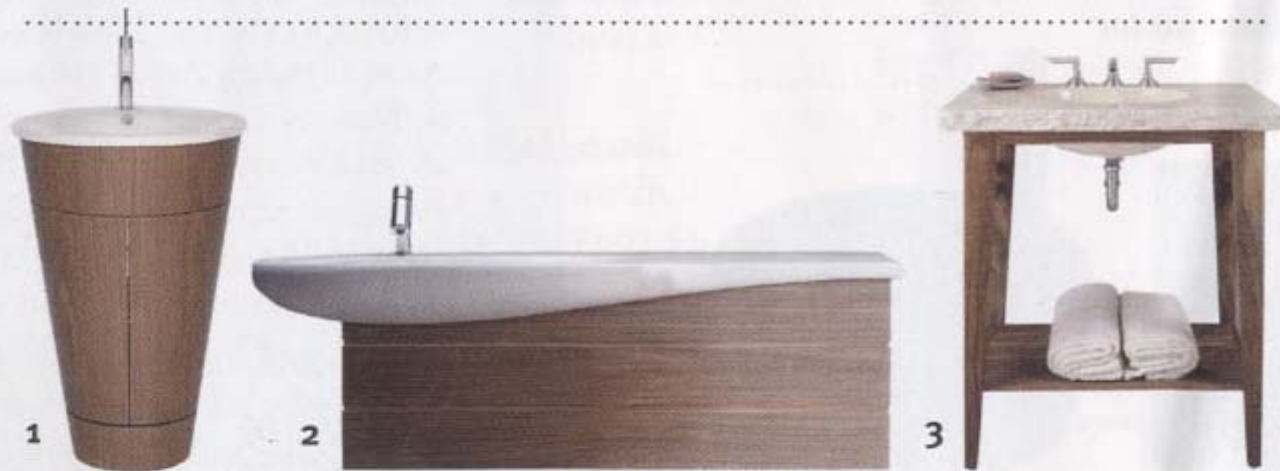

- 'Dark timber running floor to ceiling coupled with chrome brassware creates a simple, elegant look,' says Cheryl Gurner at Bathrooms International.

3 of the best... wood units

The chicest ways to go au naturel in the bathroom

1 Starck 1 wash basin vanity unit in American walnut (W56 x H82.5cm), £2,147, Duravit. **2** IlBagnoAlessi One Tuna basin and vanity unit in veneered black walnut (W1600 x D41 x H140cm), £2,624, Laufen. **3** C24 basin in Carrera marble, £3,097, in a cherry wood stand, £1,320 (W71 x D43 x H81cm), Bathrooms International.